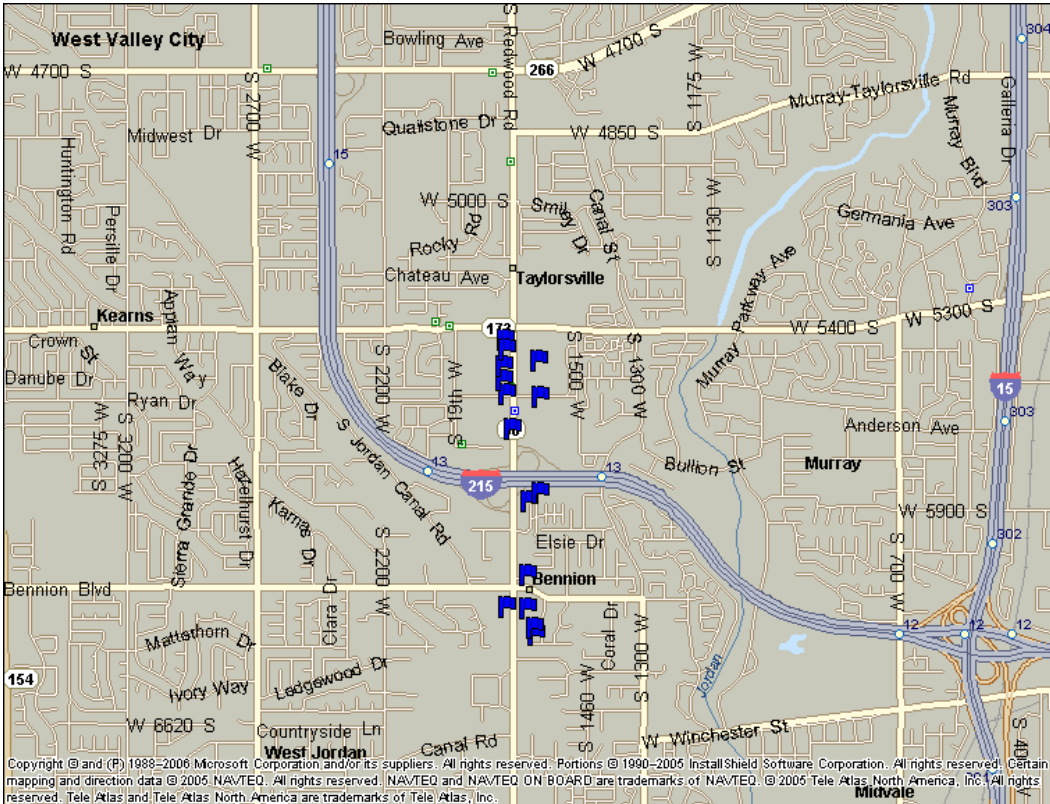

Redwood Rd. 5400-6200 S.

Where to find your local business during road construction

ChamberWest
The Village at River's Edge
 1241 W. Village Main Dr., Ste. B
 West Valley City, Utah 84118
 801-977-8755
 801-977-8FAX (8329)
www.chamberwest.org

American Family Insurance - Kandace Meyer Agency	5941 South Redwood Road, #100	Taylorsville
Cyprus Credit Union	5750 South Redwood Road	Taylorsville
Great Harvest Bread	6357 South Redwood Road	Taylorsville
Harmons	5454 S. Redwood Road	Taylorsville
Honey Baked Hams	5654 S. Redwood Road	Taylorsville
McDonald's	5571 S. Redwood Rd	Taylorsville
Nelson Laboratories, Inc.	6280 South Redwood Road	Taylorsville
Papa John's Pizza	5586 South Redwood Road	Taylorsville
Redwood Periodontics & Implants LLC	6287 South Redwood Road, #102	Taylorsville
Risk Managers	5679 South Redwood Road, #26	Taylorsville
Salon 64	6357 South Redwood Road	Taylorsville
Storage Plus Inc.	5937 South 1650 West	Taylorsville
Synergy Staffing Partners, LLC	5578 S. Redwood Road, #B	Taylorsville
TransWest Credit Union	6189 South Redwood Road	Taylorsville
Zions Bank	5482 South Redwood Road	Taylorsville